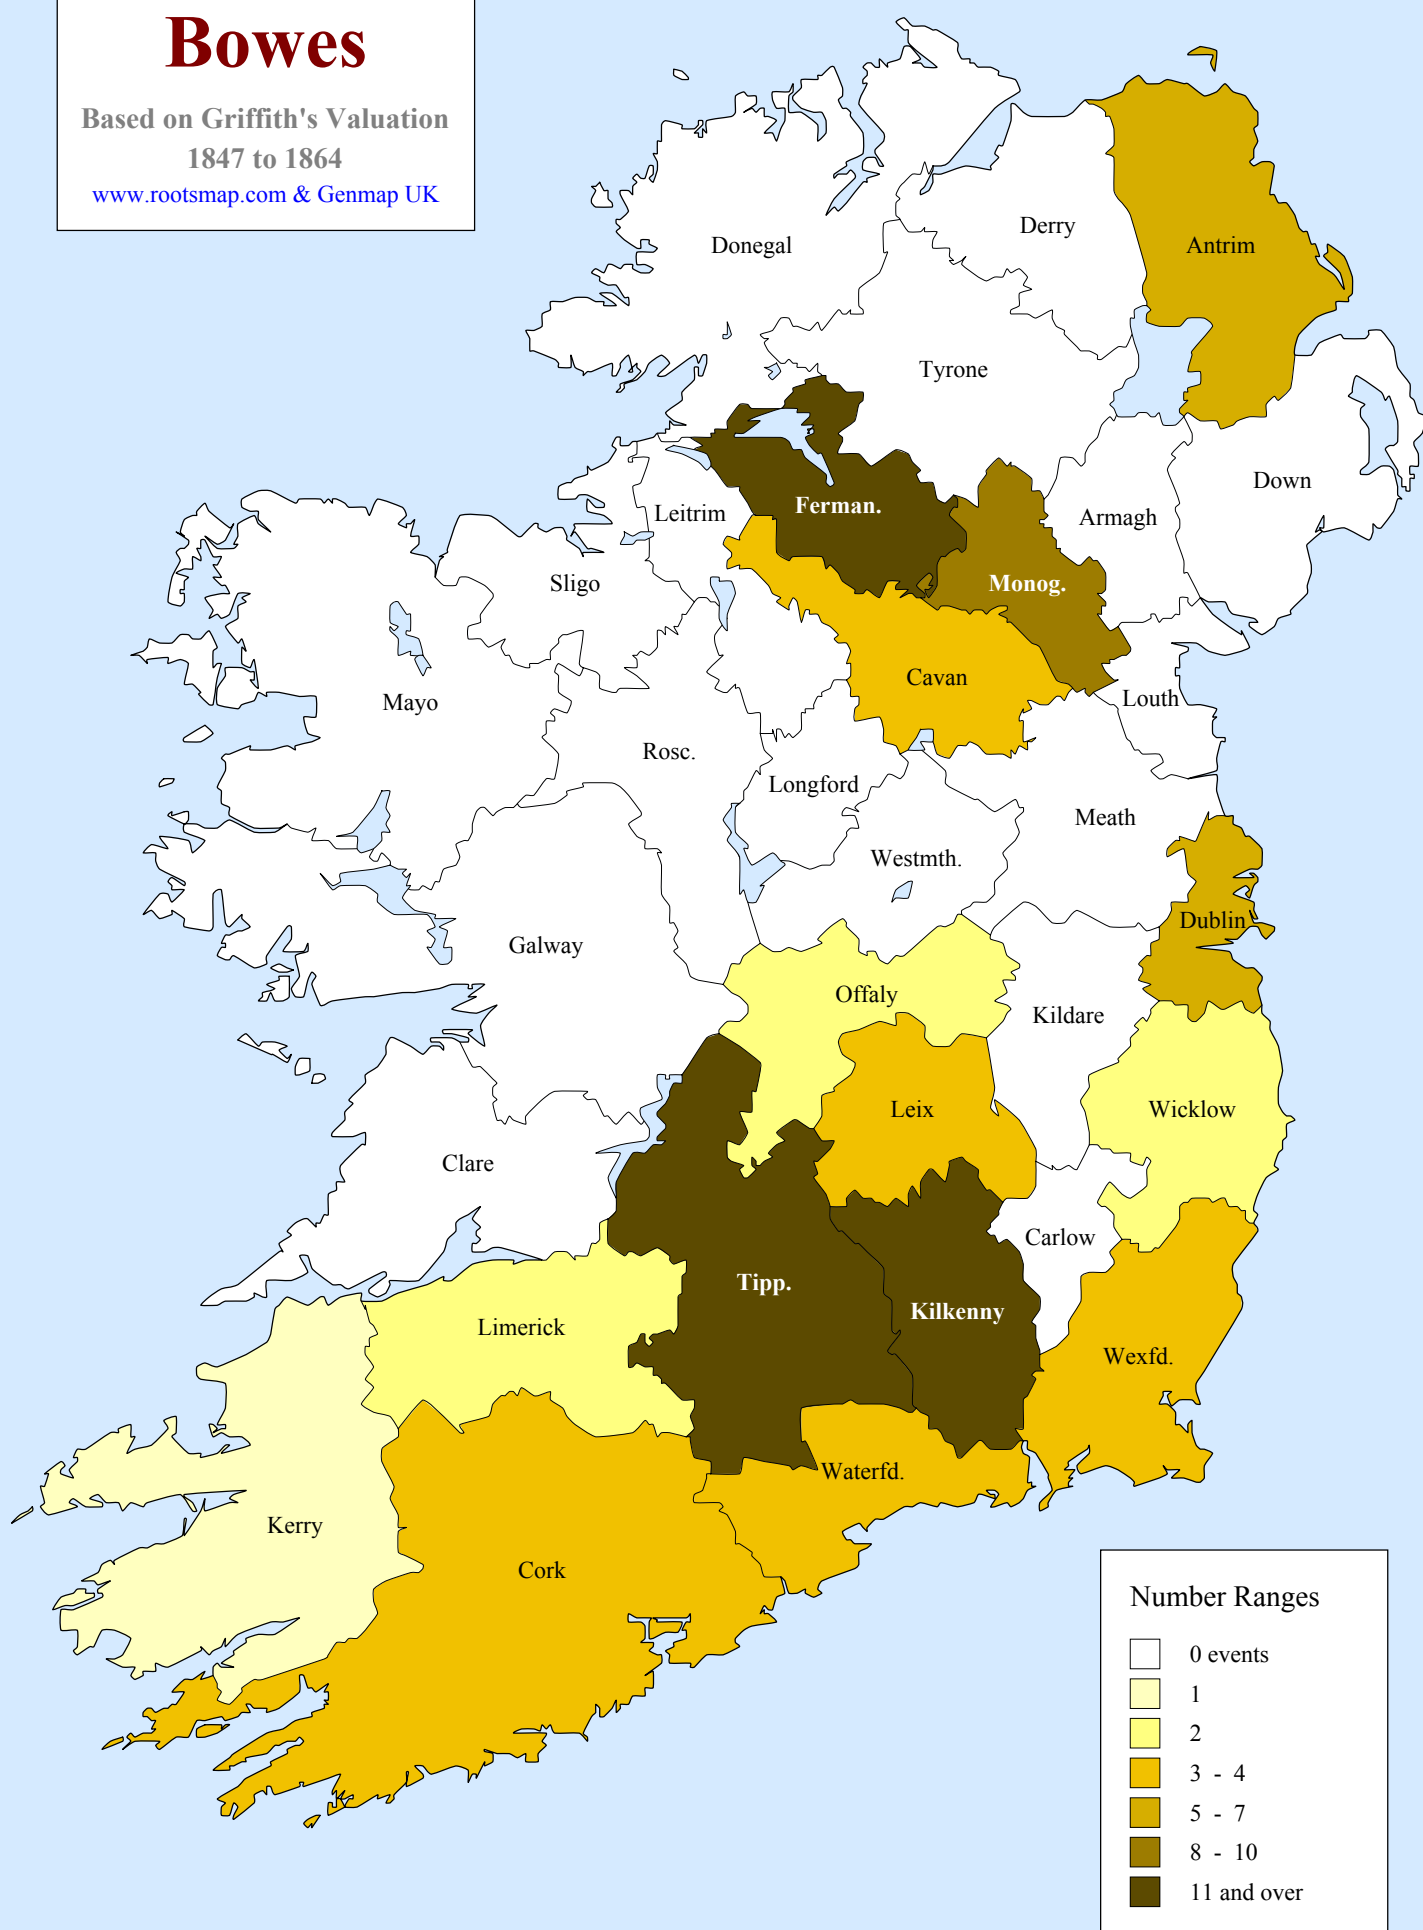

Bowes

Based on Griffith's Valuation

1847 to 1864

www.rootsmap.com & Genmap.com

Number Ranges

- 0 events
- 1
- 2
- 3 - 4
- 5 - 7
- 8 - 10
- 11 and over